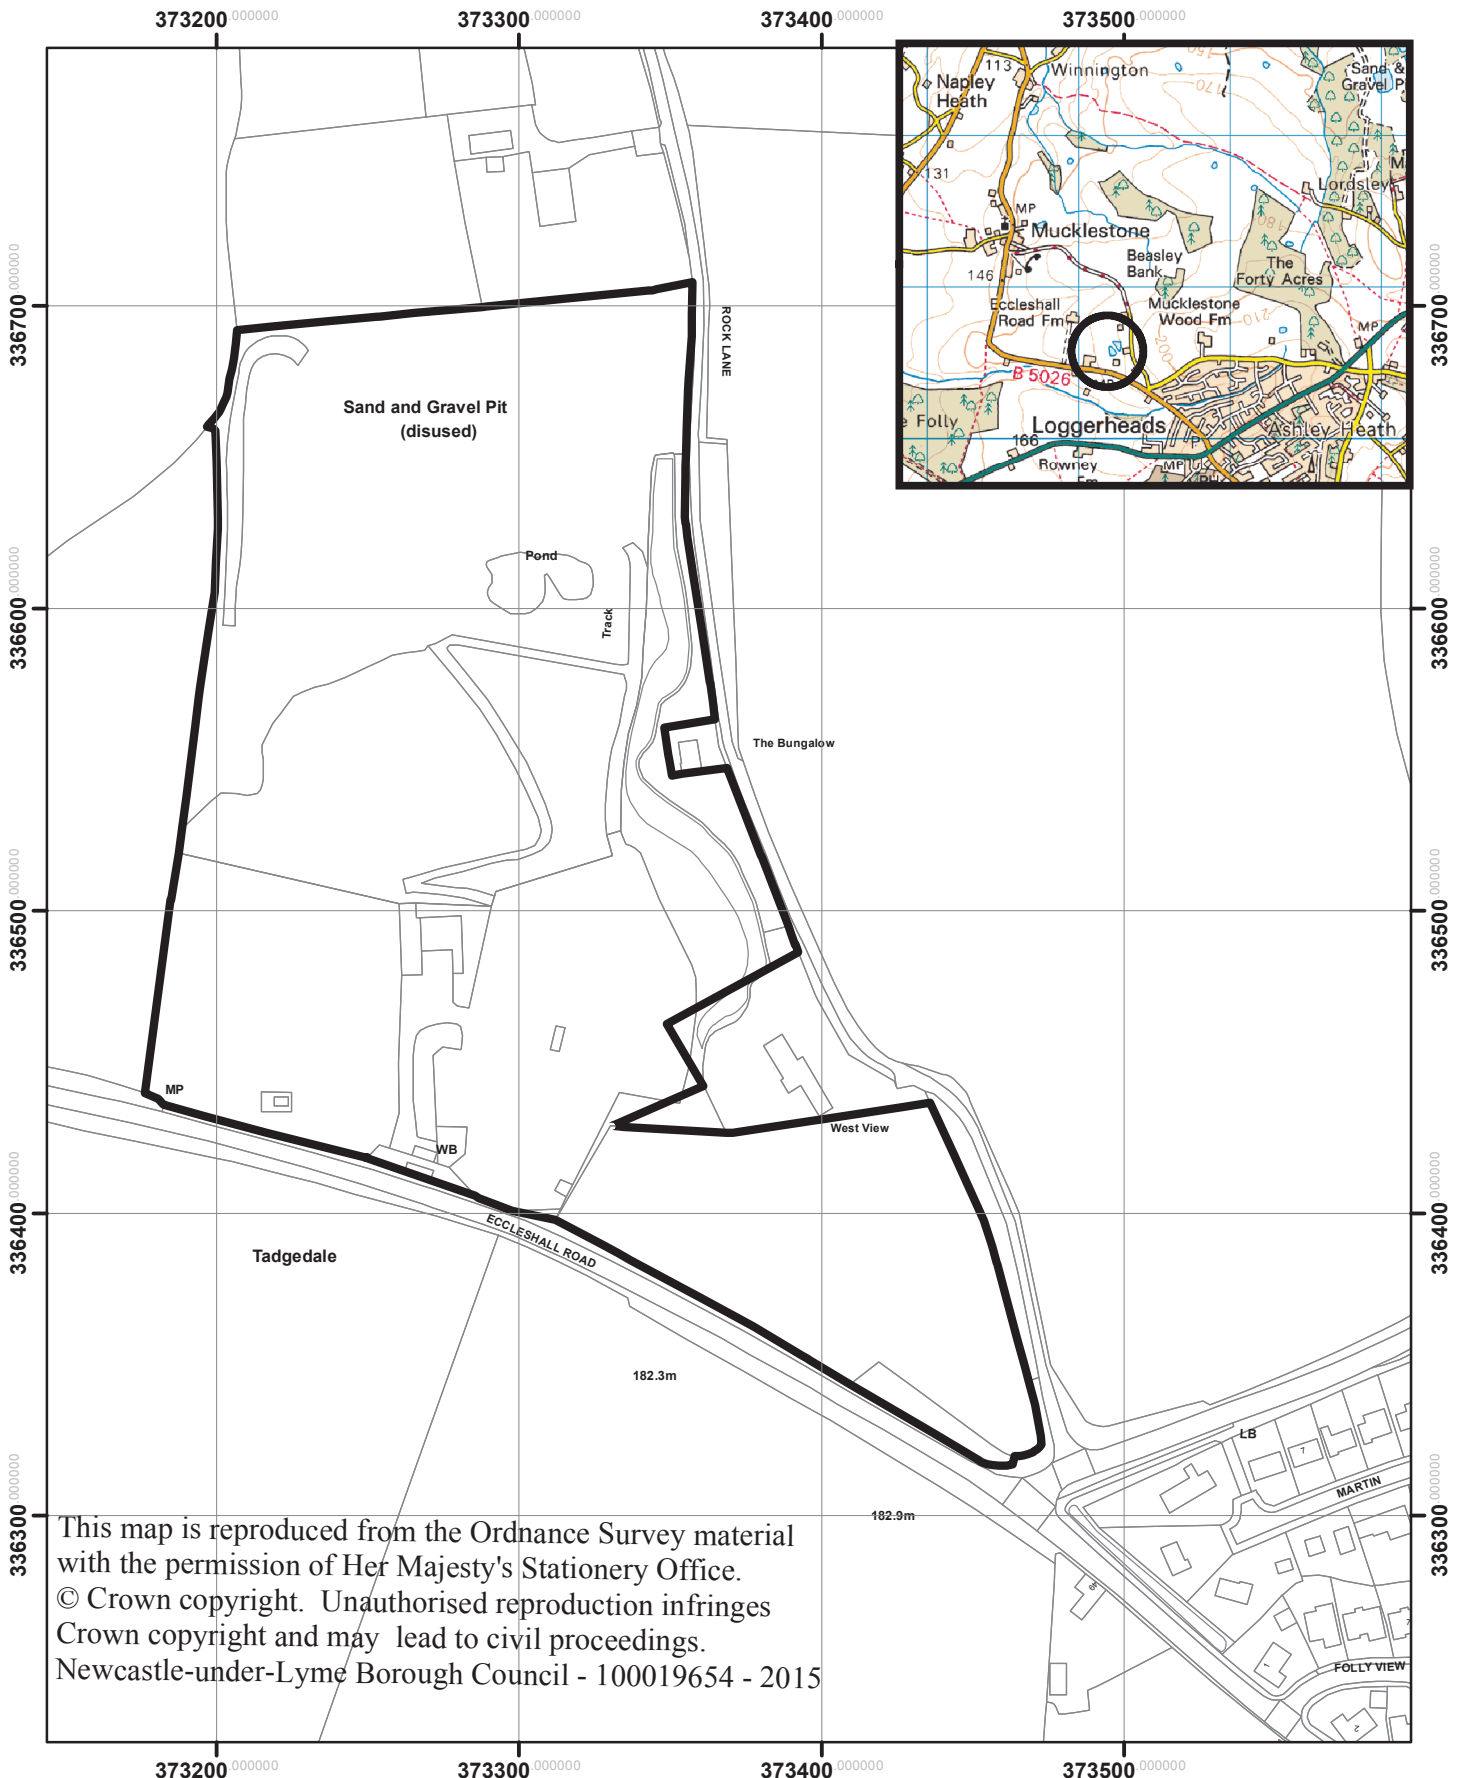

Tadgedale Quarry, Loggerheads 15/00015/OUT

This map is reproduced from the Ordnance Survey material with the permission of Her Majesty's Stationery Office.
© Crown copyright. Unauthorised reproduction infringes Crown copyright and may lead to civil proceedings.
Newcastle-under-Lyme Borough Council - 100019654 - 2015